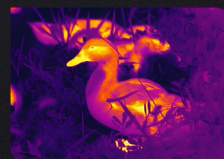

TD Gen2 Series

Experience Visual Delight with AMOLED

TD Gen2 Series

Handheld Thermal Imaging Monocular

Introduction

TD Gen2 Series follows the design of traditional optical equipment. It is a lightweight, portable, simple operation with a wide range of application scenarios for handheld thermal imaging monoculars. With a high-brightness AMOLED display, TD Gen2 Series provides clear imaging and a comfortable viewing experience with a battery life of up to 10 hours, making it the ideal equipment for outdoor night vision.

Features

- Boot up in 2 seconds and ready to use
- High-brightness AMOLED display for a comfortable observation
- Upgraded image algorithm for richer details
- Super long battery life of up to 10 hours
- IP66 encapsulation, rugged and durable
- New UI and interaction design for easier operation
- OTA firmware upgrade by connecting APP

Applications

- Night Hunting
- Law Enforcement
- Wild Adventure
- Search & Rescue
- Personal security
- Livestock Breeding